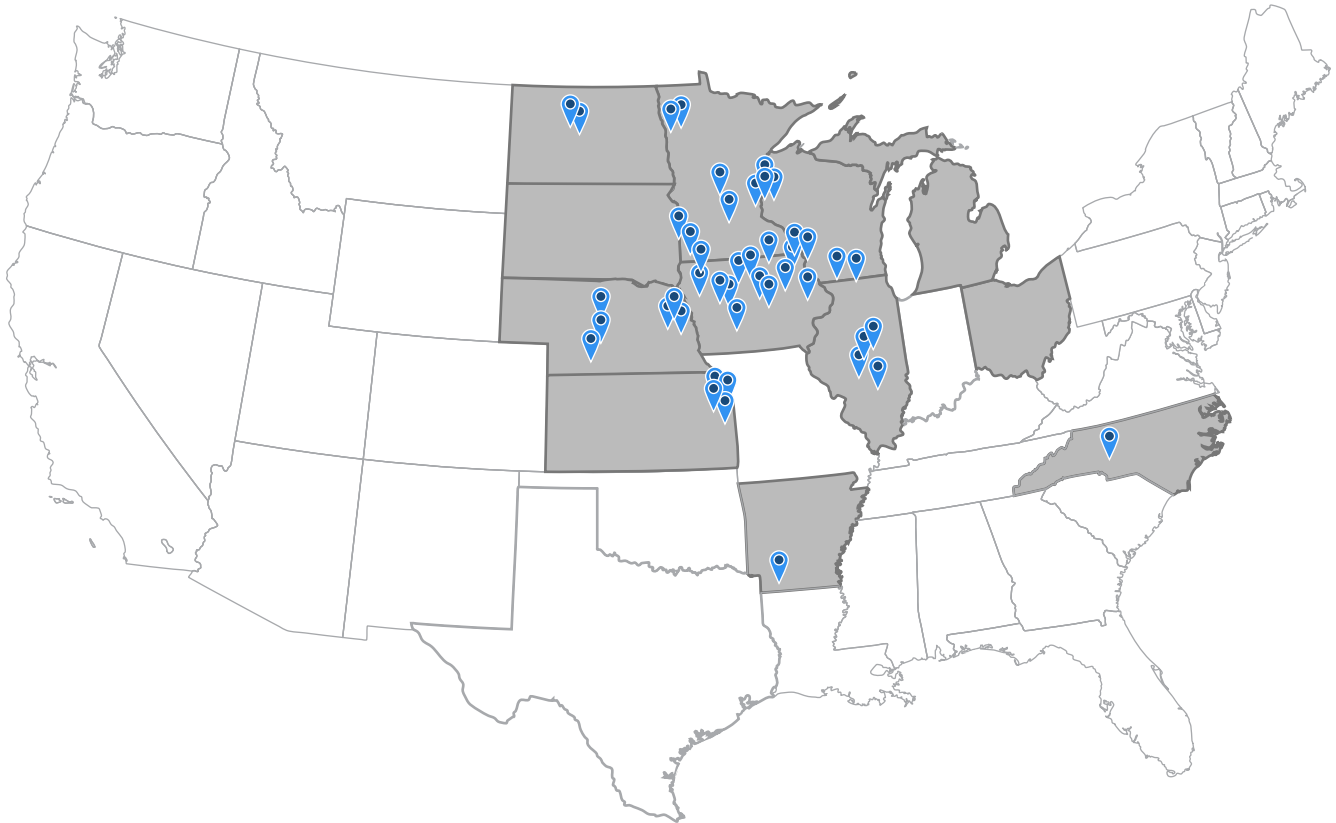

E15 Stations by State

All stations are either open or are registered and expected to be open soon (59 Stations in 12 States)

ARKANSAS El Dorado

- IOWA**
- Manning
 - Creston
 - Mapleton
 - Mason City
 - Humbolt
 - Cresco
 - Eagle Grove
 - Fort Dodge
 - Fredericksburg
 - Baxter
 - Marcus
 - Rock Rapids
 - Bayard
 - Coon Rapids
 - Marion
 - Waukon
 - Hudson

- ILLINOIS**
- Springfield
 - Shelbyville
 - Lincoln
 - Normal

- KANSAS**
- Lawrence
 - Olathe
 - Ottawa
 - Paola

MICHIGAN TBA

- MINNESOTA**
- Minneapolis
 - Willmar
 - Maplewood
 - Shakopee
 - Coon Rapids
 - Sleepy Eye

NORTH CAROLINA Lexington

- NORTH DAKOTA**
- Bismarck
 - Mandan
 - West Fargo
 - Fargo

- NEBRASKA**
- Langdon
 - Lexington
 - Cambridge
 - Brainard
 - Ceresco
 - Dwight
 - Weston

OHIO TBA

SOUTH DAKOTA Baltic

- WISCONSIN**
- Monroe
 - Platteville